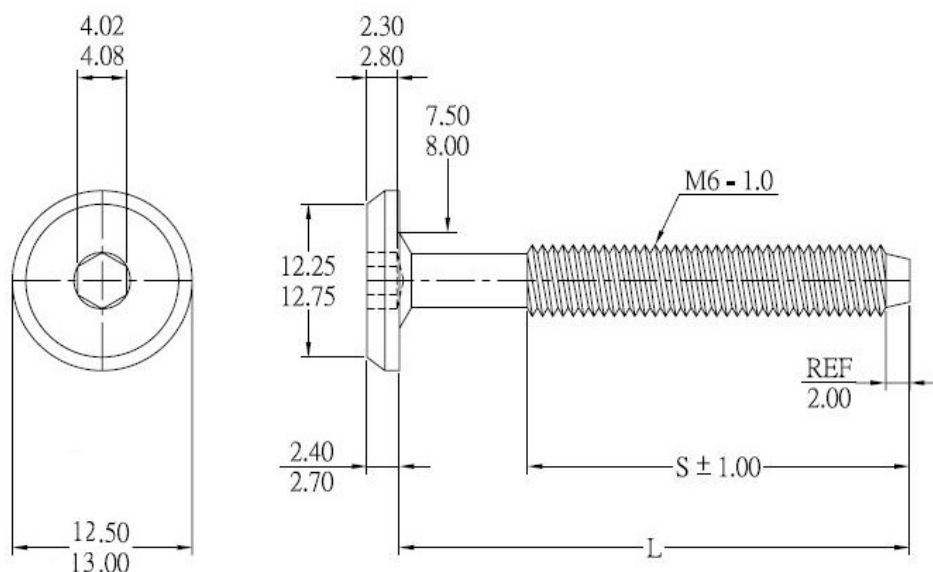

PRODUCT SHEET

Description:

Thirteen Screw, M6x40mm (38+2), BZP, Hex 4mm, Conical

Item number:

12.01.740-0

| Units | Box | Carton | HS Code | Barcode |
|-------|-----|--------|------------|--|
| Pcs. | | 2800 | 7318155898 |  |
| | | | | 5704866020725 |

| | |
|---|----------------|
| L | M6x25mm (23+2) |
| L | M6x30mm (28+2) |
| L | M6x40mm (38+2) |

SISO A/S

Mileparken 11
DK-2740 Skovlunde
Denmark
VAT: DK 24786013

Phone +45 45 830 900

www.siso.dk
siso@siso.dk